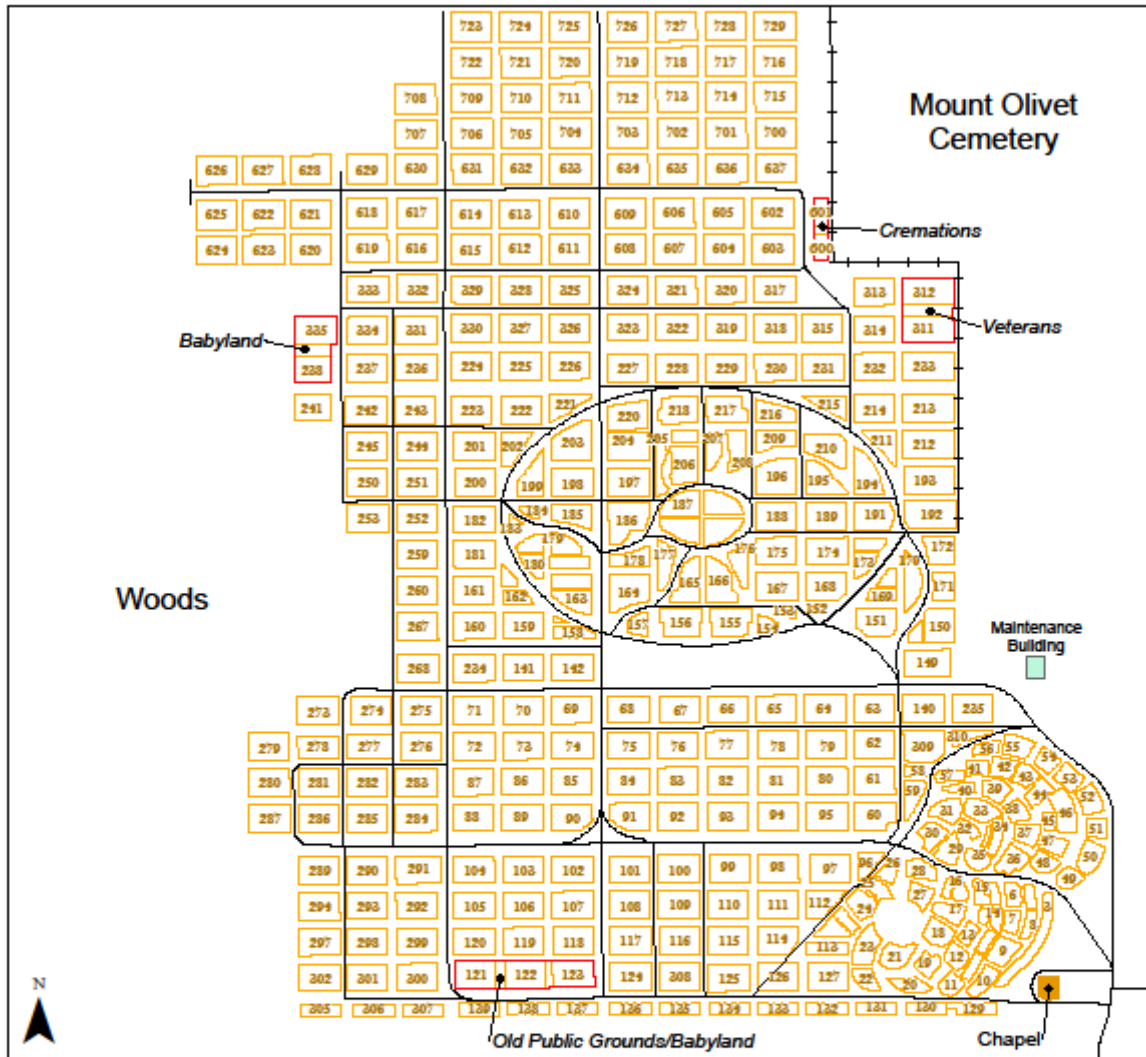

CITY OF JANESVILLE

Wisconsin's Park Place:

*Discover the community of choice
to realize life's opportunities*

2026 OAK HILL CEMETERY RATES

CEMETERY LOTS

Standard Grave:

Block: 704, 705, 706, 707, 708, 709.....	\$1,450
Block: 700, 701, 702, 703, 710, 711, 712, 713.....	\$1,350
Block: 600's.....	\$1,200
Block: All Others.....	\$650

MISCELLANEOUS CHARGES

Monday – Friday Burial Arrival between 1:30pm – 3:00pm.....	\$200
Monday – Friday Burial Arrival after 3:00pm.....	\$375
Saturday Burial 9:00am to 2:00pm.....	\$575
Winter Burials.....	\$275
Chapel Charge.....	\$350/4hrs

**Disinterment will be allowed by court order only.
Work to be performed by a contractor.**

Oak Hill Cemetery

Lot Layout

Grave Layout

Area East of Chapel