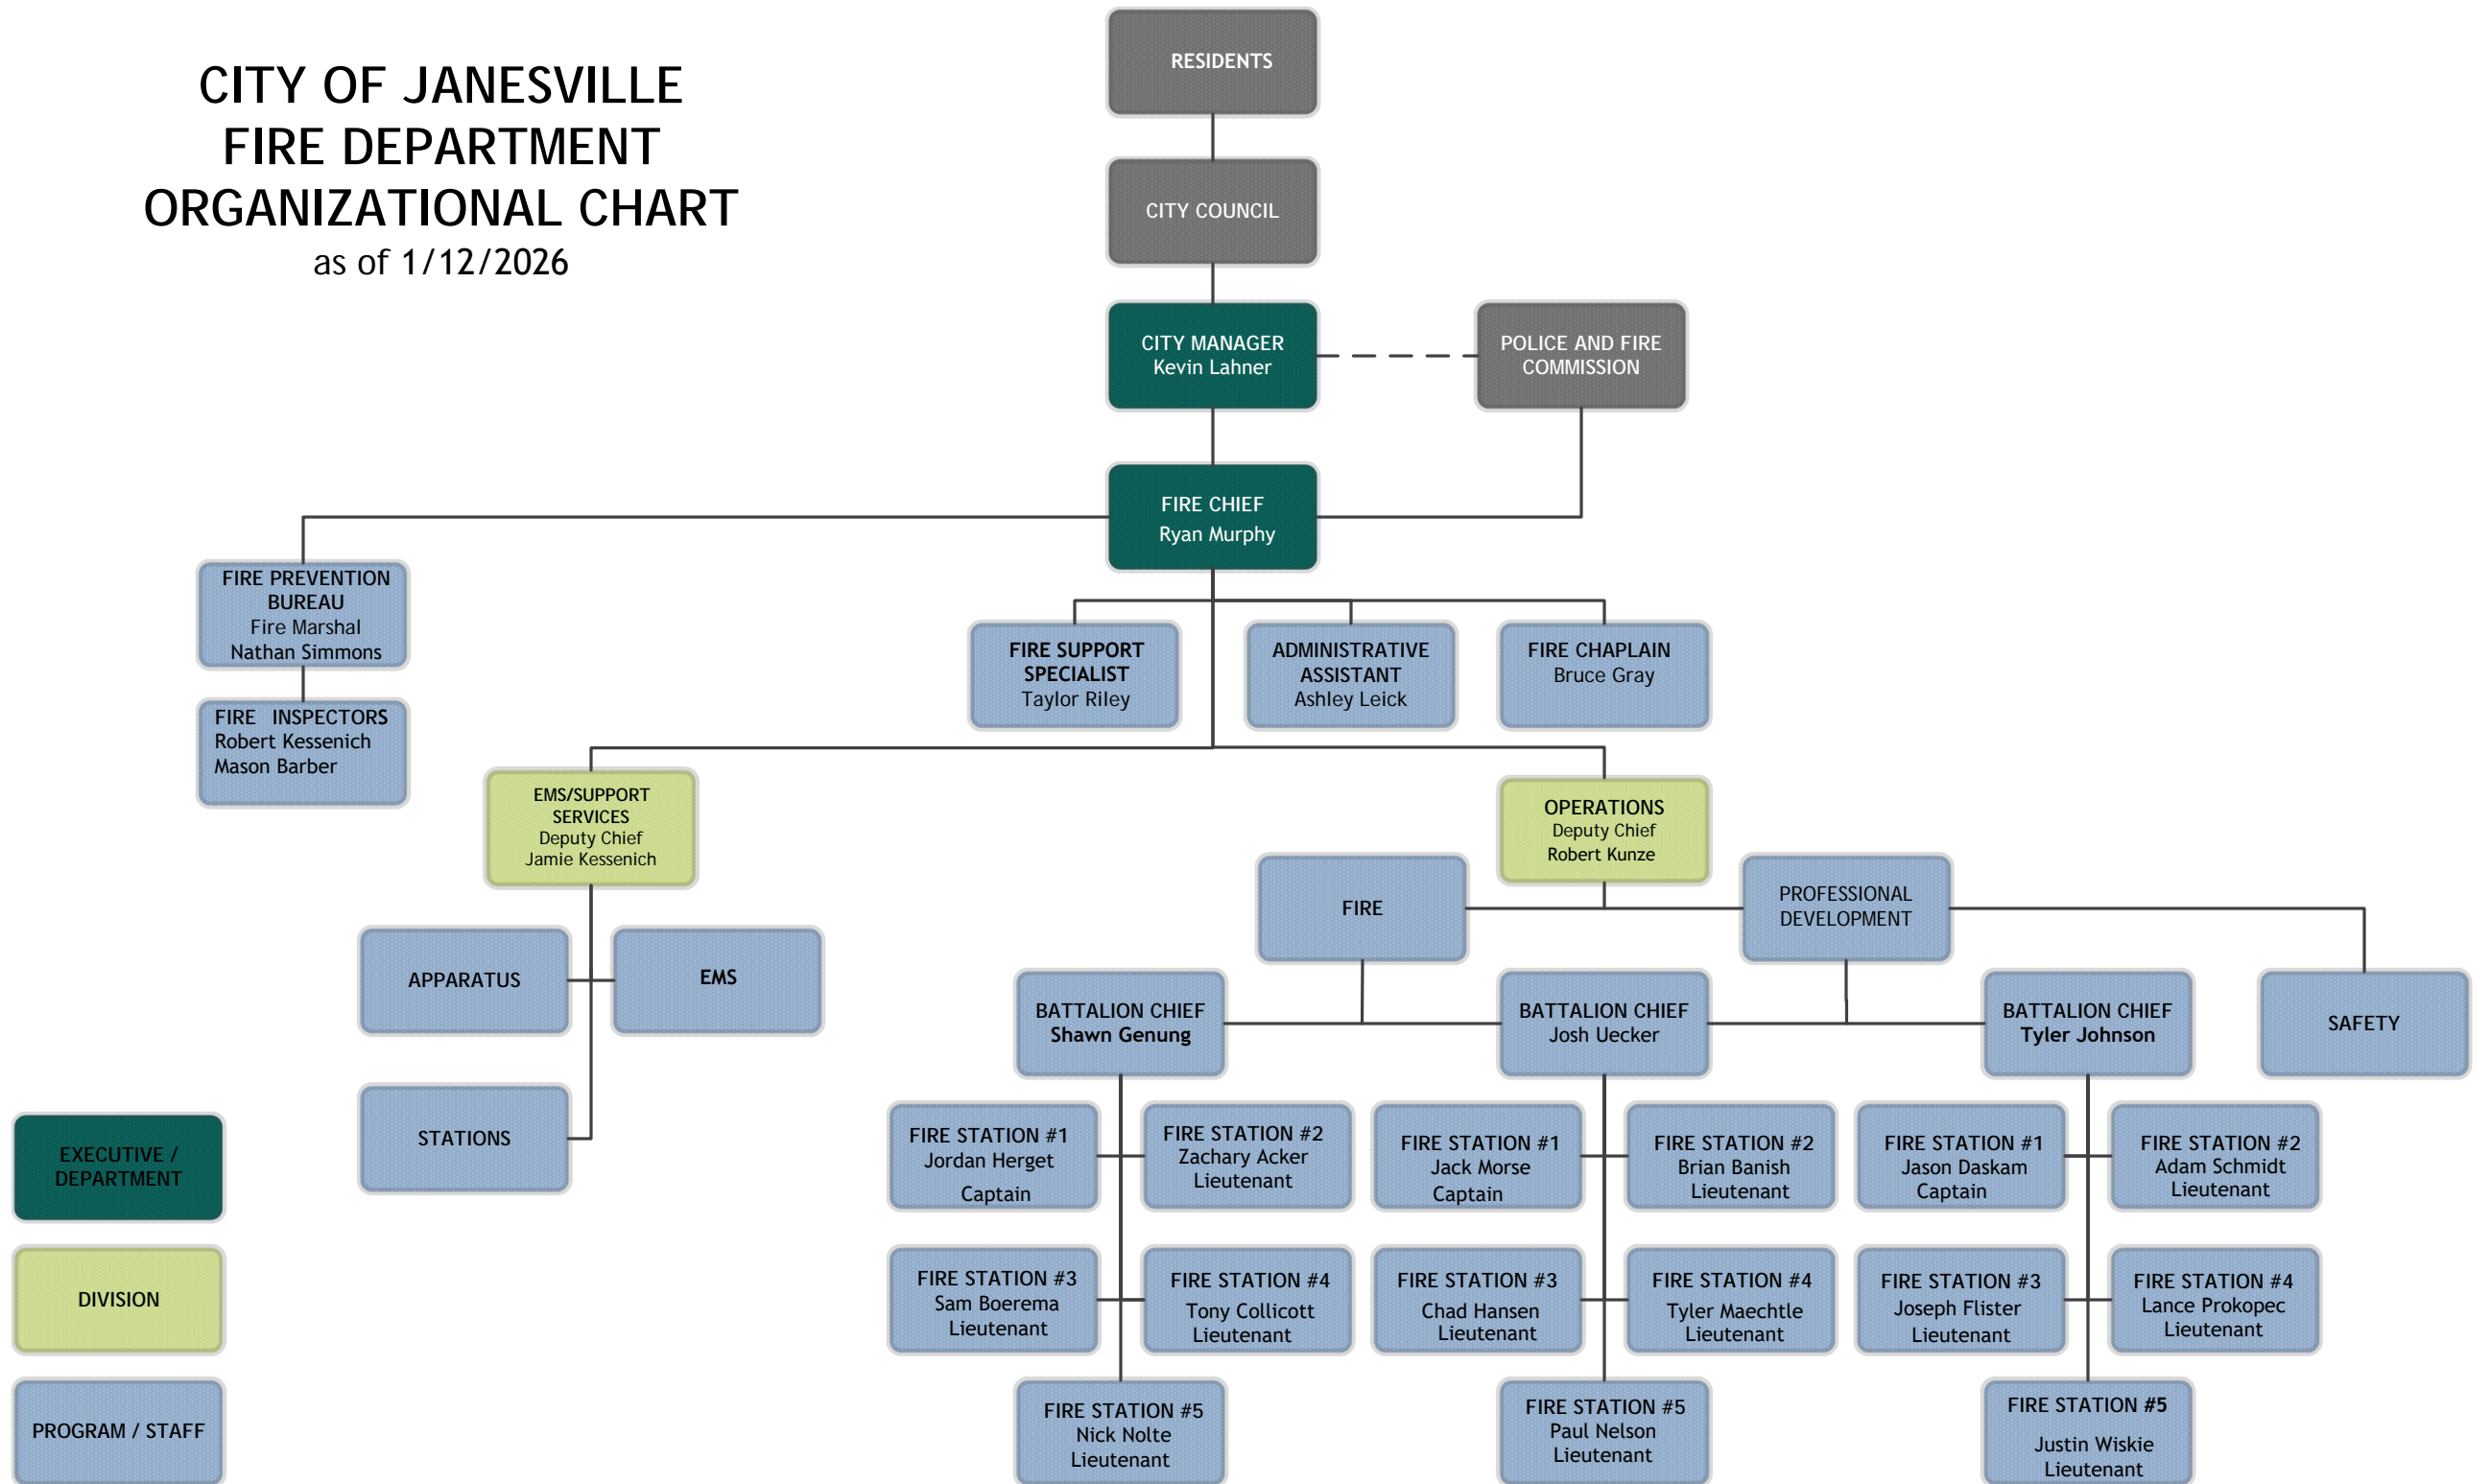

CITY OF JANESVILLE FIRE DEPARTMENT ORGANIZATIONAL CHART

as of 1/12/2026

EXECUTIVE /
DEPARTMENT

DIVISION

PROGRAM / STAFF