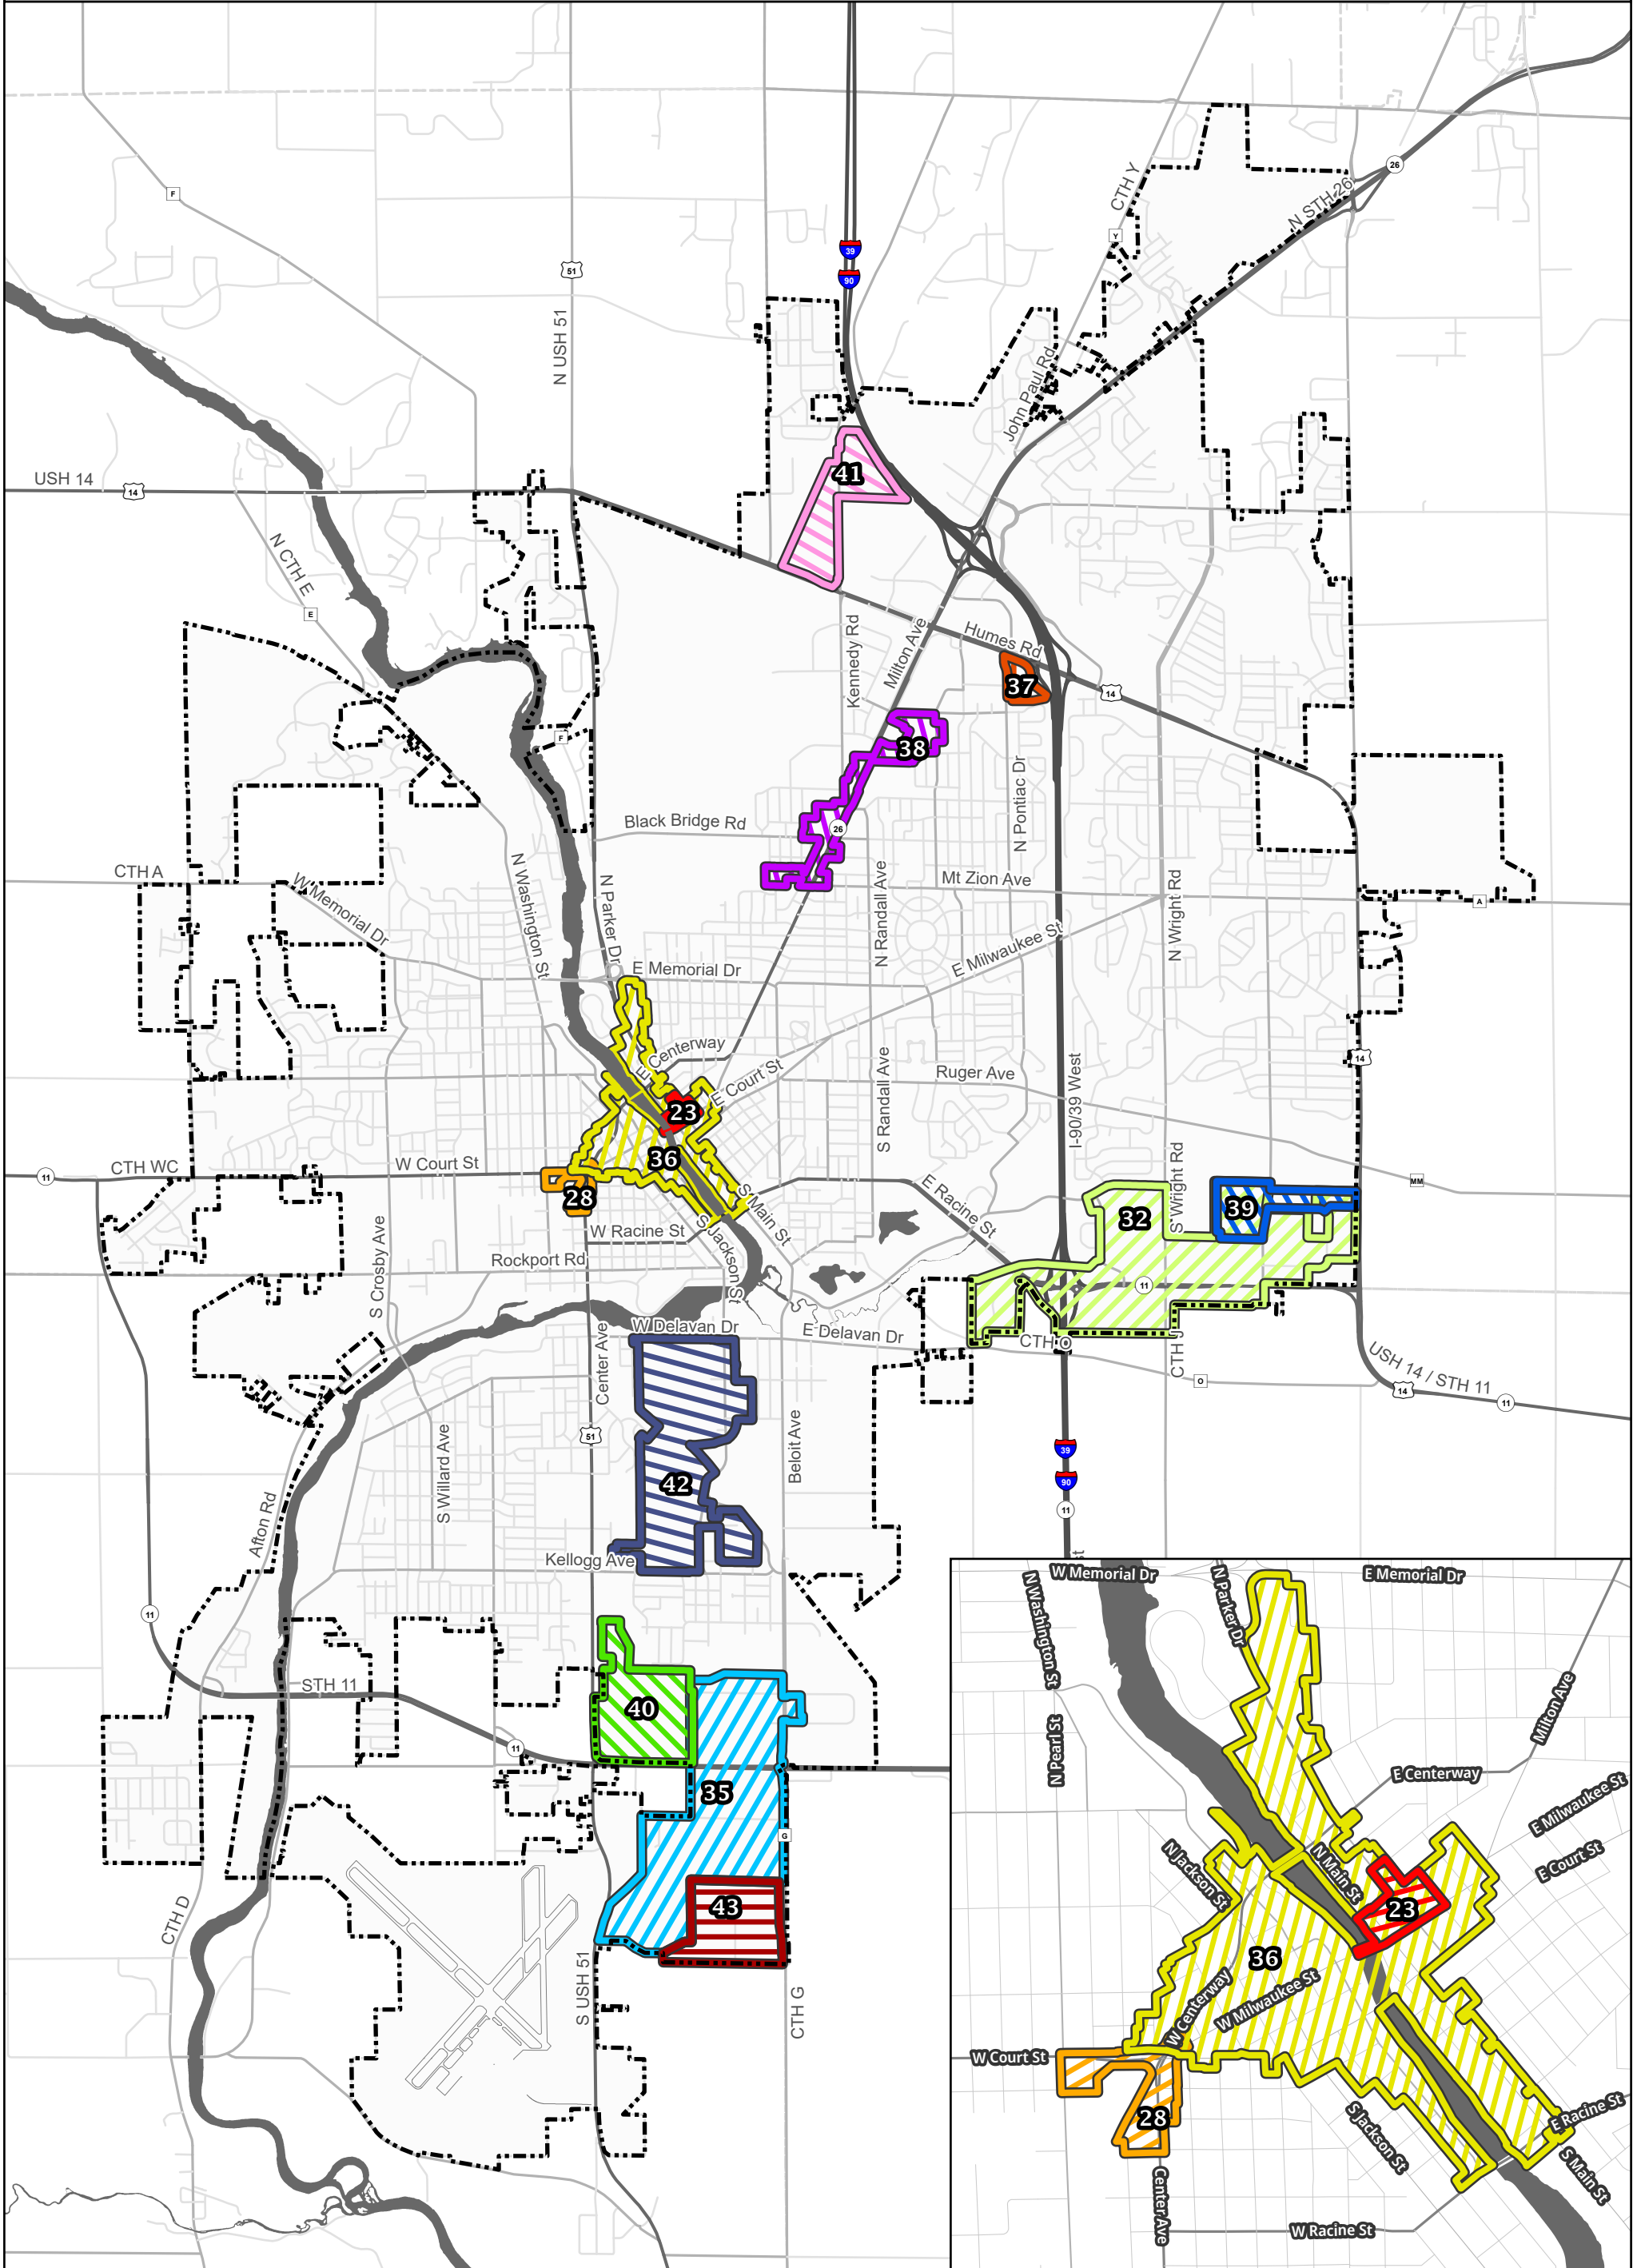

# City of Janesville - Active TIDs

	23		35		38		41
	28		36		39		42
	32		37		40		43

----- City Limits Line

**CITY OF JANESVILLE**  
*Wisconsin's Park Place*

6/18/2025; Z.Pennycok, Engineering Division  
 Y:\Projects\Economic\_Development\TID Maps\ActiveTIDs\ActiveTIDs.aprx  
 TID Map 11x17

DISCLAIMER: This data is provided by the City of Janesville for informational purposes only. The City does not warrant or guarantee the accuracy or reliability of this data. The recipient of this data assumes any risk of its use for any purpose.